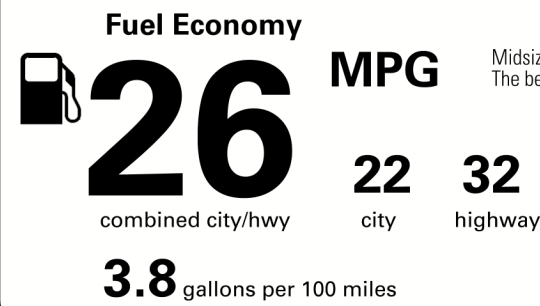

\$40,000.00

Not Origin Copy

Created on 2021-09-11 10:23:50 (UTC)

EPA DOT Fuel Economy and Environment

Gasoline Vehicle

You spend \$250
 more in fuel costs over 5 years compared to the average new vehicle.

Annual fuel cost \$1,550

Actual results will vary for many reasons, including driving conditions and how you drive and maintain your vehicle. The average new vehicle gets 27 MPG and costs \$7,500 to fuel over 5 years. Cost estimates are based on 15,000 miles per year at \$2.70 per gallon. MPGe is miles per gasoline gallon equivalent. Vehicle emissions are a significant cause of climate change and smog.