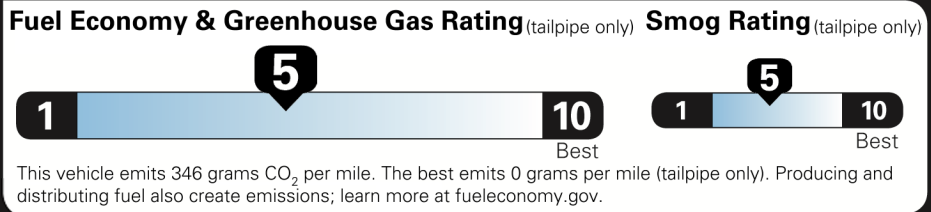

\$40,000.00

Not Origin Copy

Created on 2021-09-11 10:23:50 (UTC)

EPA DOT Fuel Economy and Environment

Gasoline Vehicle

You spend \$250
 more in fuel costs over 5 years compared to the average new vehicle.

Annual fuel cost \$1,550