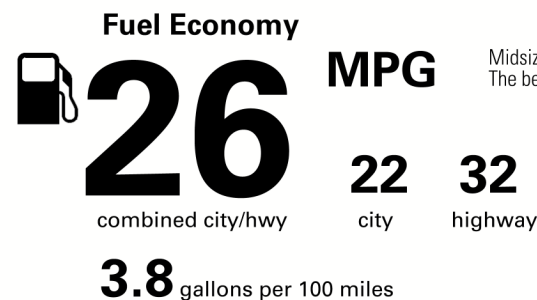

\$40,000.00

Not Origin Copy

Created on 2021-09-09 16:23:22 (UTC)

EPA DOT Fuel Economy and Environment

Gasoline Vehicle

You spend \$250
 more in fuel costs over 5 years compared to the average new vehicle.

Annual fuel cost \$1,550

Actual results will vary for many reasons, including driving conditions and how you drive and maintain your vehicle. The average new vehicle gets 27 MPG and costs \$7,500 to fuel over 5 years. Cost estimates are based on 15,000 miles per year at \$2.70 per gallon. MPGe is miles per gasoline gallon equivalent. Vehicle emissions are a significant cause of climate change and smog.