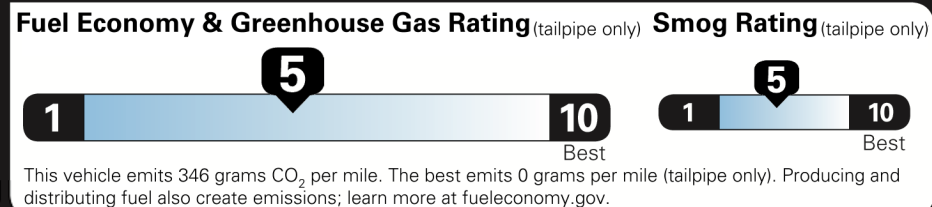

\$40,000.00

Not Origin Copy

Created on 2021-09-09 16:23:22 (UTC)

EPA DOT Fuel Economy and Environment

Gasoline Vehicle

You spend \$250
 more in fuel costs over 5 years compared to the average new vehicle.

Annual fuel cost \$1,550